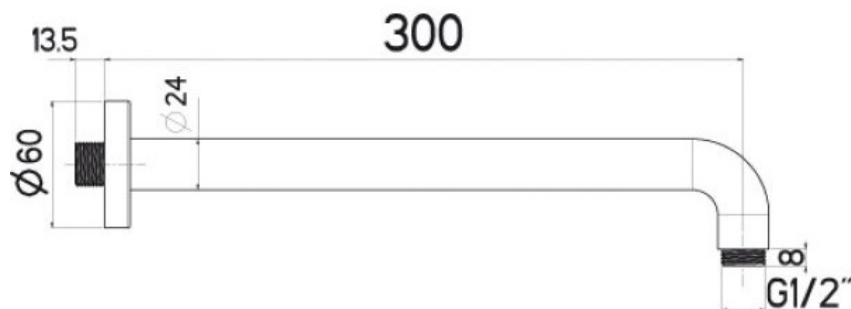

Brand : Nikles, Thailand
Name : Shower arm
Item Code : A48.L30.000.07N
Designer :
Color / Finish: Chrome
Dimensions : Overall (LxWxH in cm)
Ø2.4 x 30

Product info:
• ½" connection for showerhead
• Wall mounted